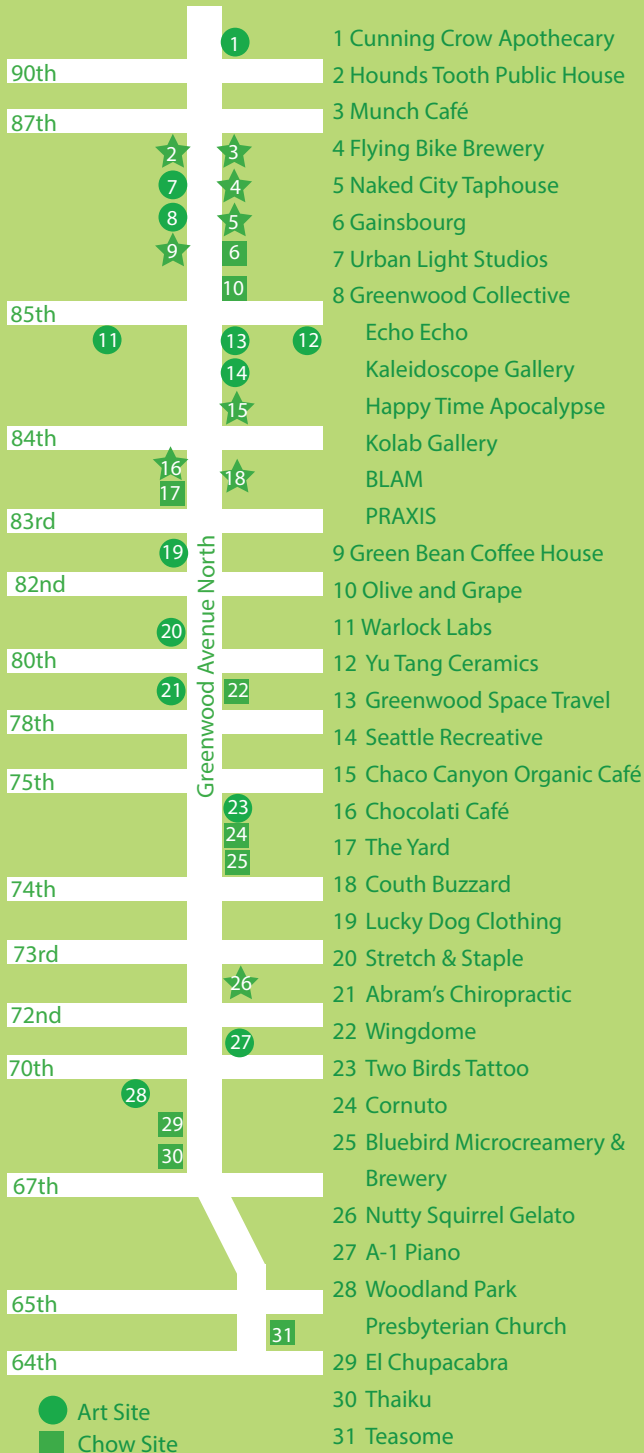

PhinneyWood Art Walk 2nd Fridays 6 -9 pm
artupphinneywood.com

PhinneyWood Art Walk 2nd Fridays 6 -9 pm
artupphinneywood.com

2017 PhinneyWood
MONTHLY ART WALK MAP

Phinney and Greenwood neighborhoods from 65th to 102nd

2nd Fridays 6-9 pm

Phinney and Greenwood Neighborhoods
from 65th to 102nd

2017

JAN 13	FEB 10	MAR 10	APR 14
MAY 12/13	JUN 9	JUL 14	AUG 11
SEP 8	OCT 13	NOV 10	DEC 8

ArtUpPhinneywood.com

Thanks to Naked City Brewery & Taphouse

2017 PhinneyWood
MONTHLY ART WALK MAP

Phinney and Greenwood neighborhoods from 65th to 102nd

2nd Fridays 6-9 pm

Phinney and Greenwood Neighborhoods
from 65th to 102nd

2017

JAN 13	FEB 10	MAR 10	APR 14
MAY 12/13	JUN 9	JUL 14	AUG 11
SEP 8	OCT 13	NOV 10	DEC 8

ArtUpPhinneywood.com

Thanks to Naked City Brewery & Taphouse