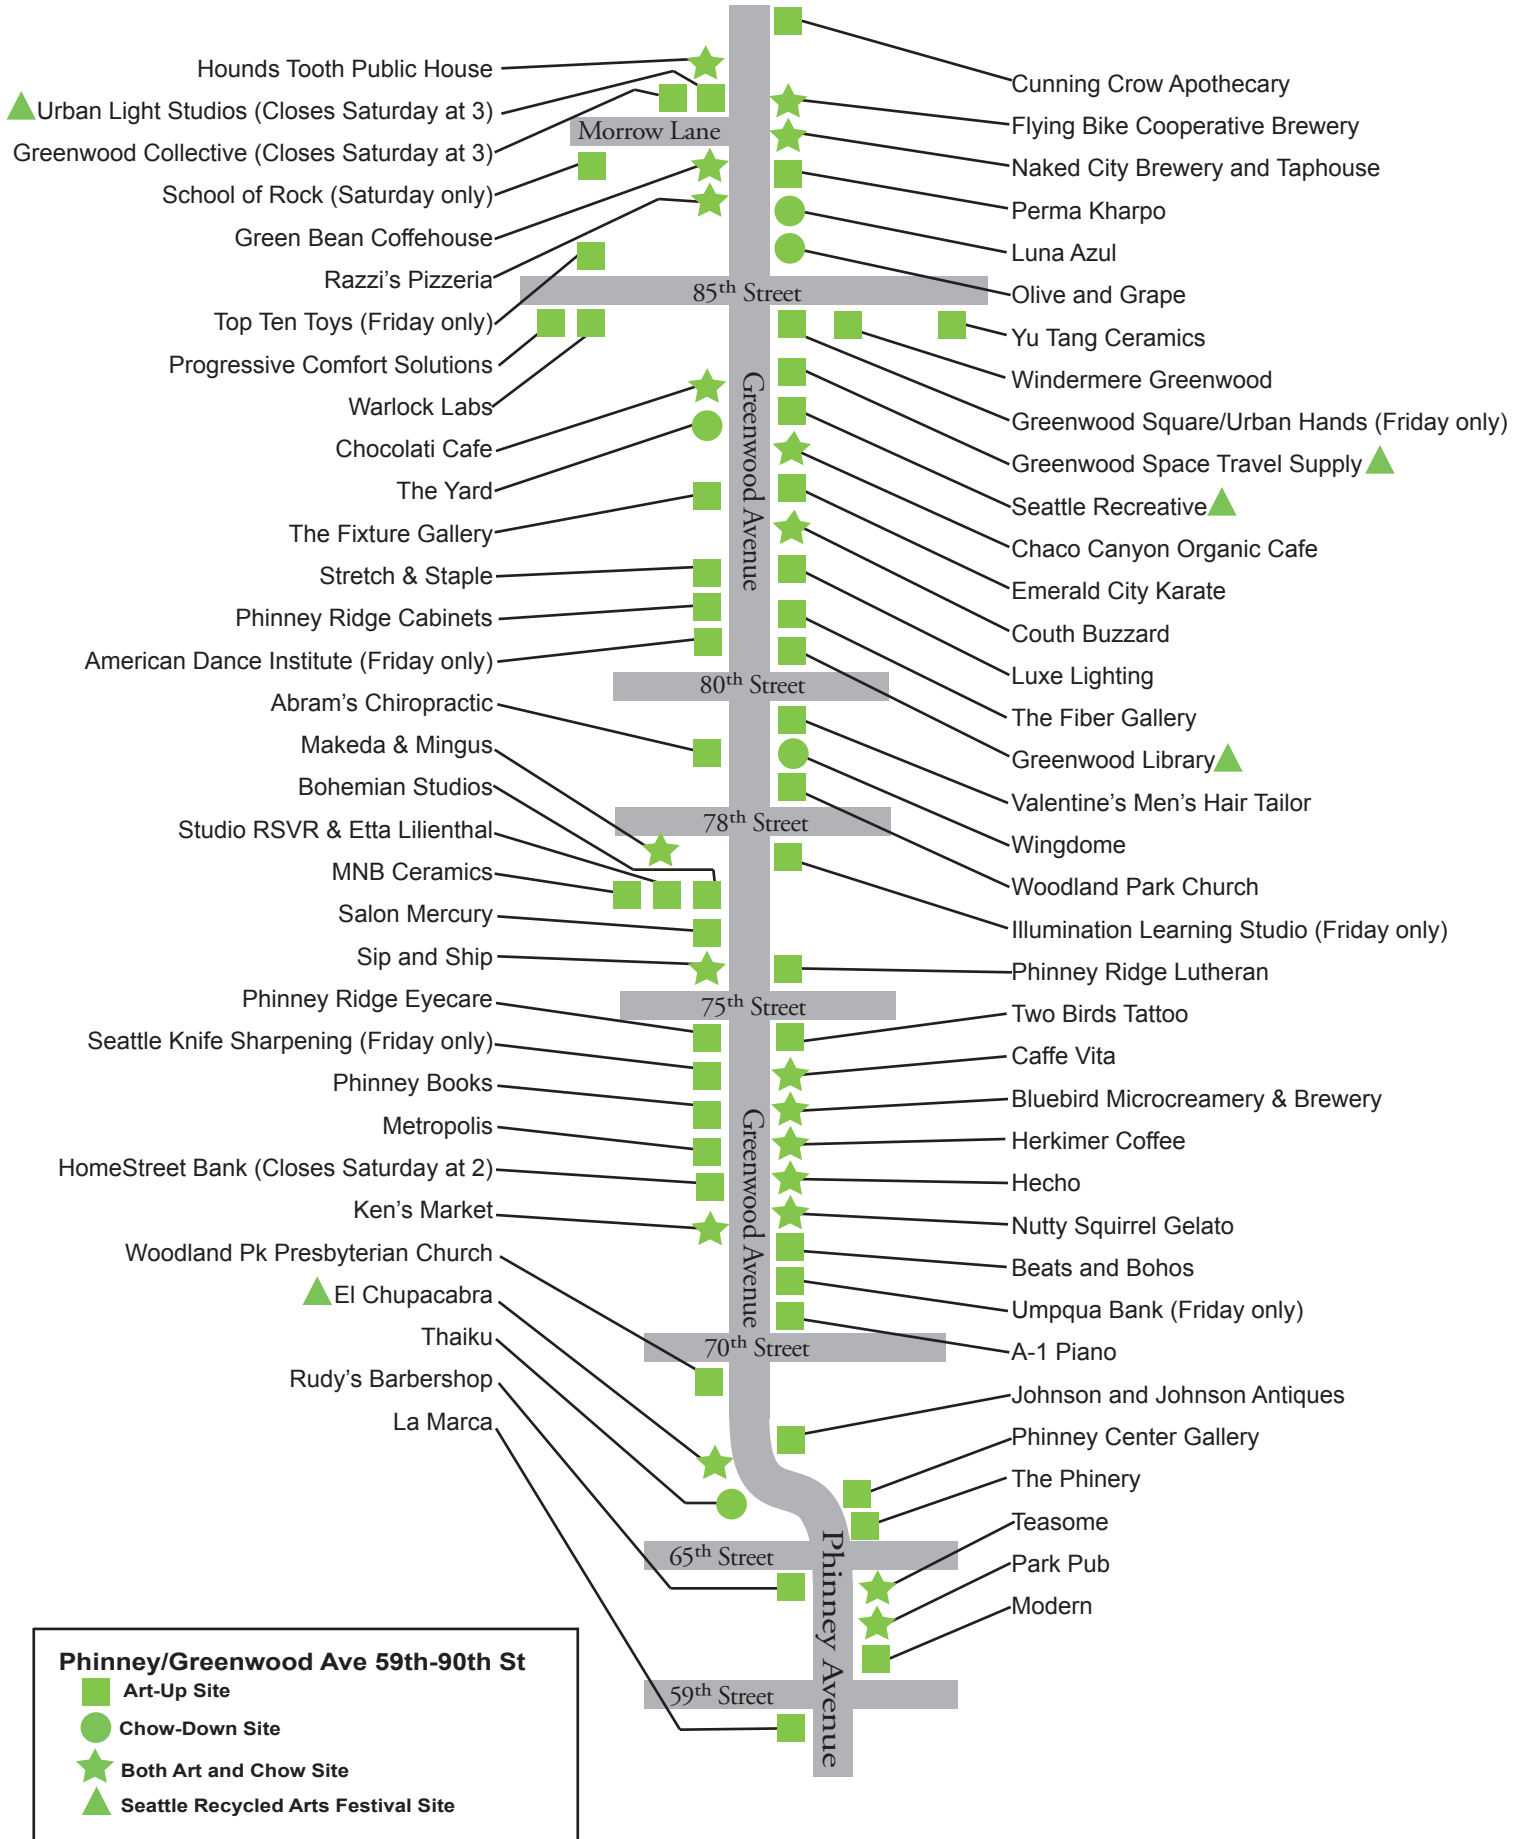

# PHINNEYWOOD 22nd Annual ARTWALK

Friday May 12 6-9pm  
Saturday May 13 Noon-5pm

Greenwood Arts Council

Phinney Neighborhood Association

www.artuphinneywood.com

Map not to scale - Not all cross streets are depicted