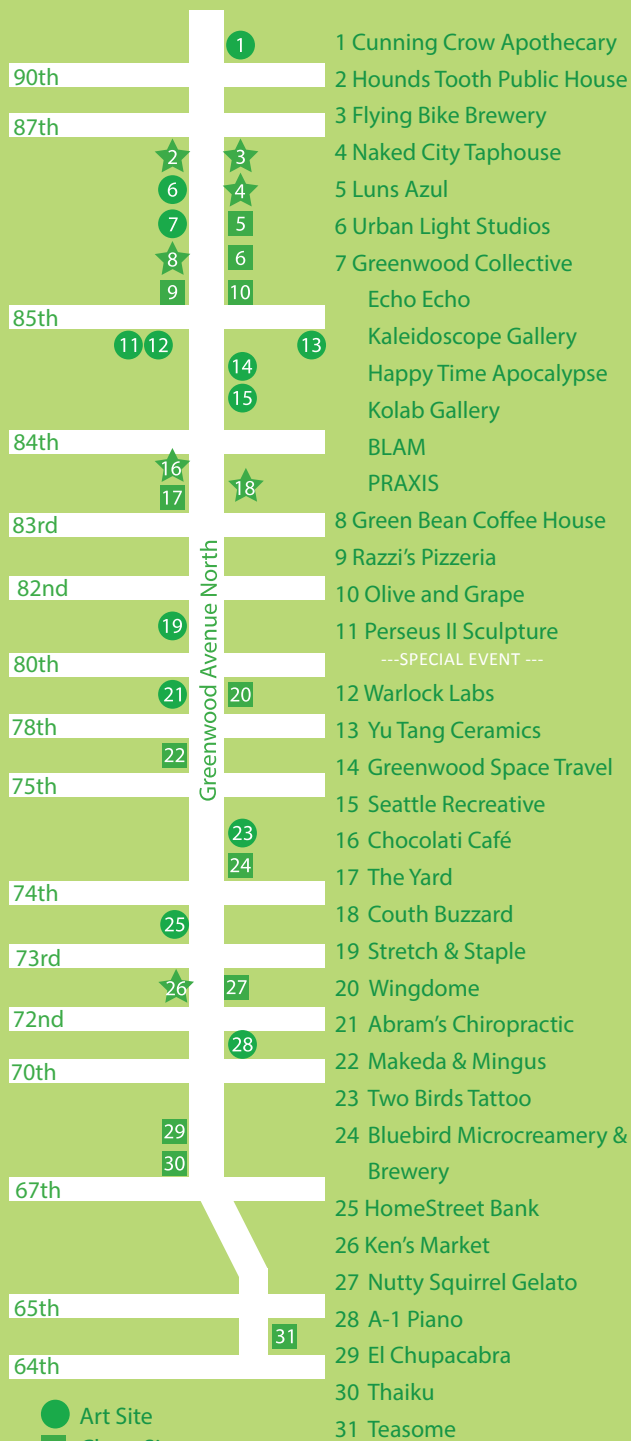

2017 PhinneyWood
MONTHLY ART WALK MAP

Phinney and Greenwood neighborhoods from 65th to 102nd

2nd Fridays 6-9 pm

Phinney and Greenwood Neighborhoods
from 65th to 102nd

2017

JAN 13	FEB 10	MAR 10	APR 17
MAY 12/13	JUN 9	JUL 14	AUG 11
SEP 8	OCT 13	NOV 10	DEC 8

ArtUpPhinneywood.com

Thanks to Naked City Brewery & Taphouse

JUNE

2017 PhinneyWood
MONTHLY ART WALK MAP

Phinney and Greenwood neighborhoods from 65th to 102nd

2nd Fridays 6-9 pm

Phinney and Greenwood Neighborhoods
from 65th to 102nd

2017

JAN 13	FEB 10	MAR 10	APR 17
MAY 12/13	JUN 9	JUL 14	AUG 11
SEP 8	OCT 13	NOV 10	DEC 8

ArtUpPhinneywood.com

Thanks to Naked City Brewery & Taphouse

JUNE

PhinneyWood Art Walk 2nd Fridays 6 -9 pm
 artuphinneywood.com

- Art Site
- Chow Site
- ★ Art and Chow Site

PhinneyWood Art Walk 2nd Fridays 6 -9 pm
 artuphinneywood.com

- Art Site
- Chow Site
- ★ Art and Chow Site