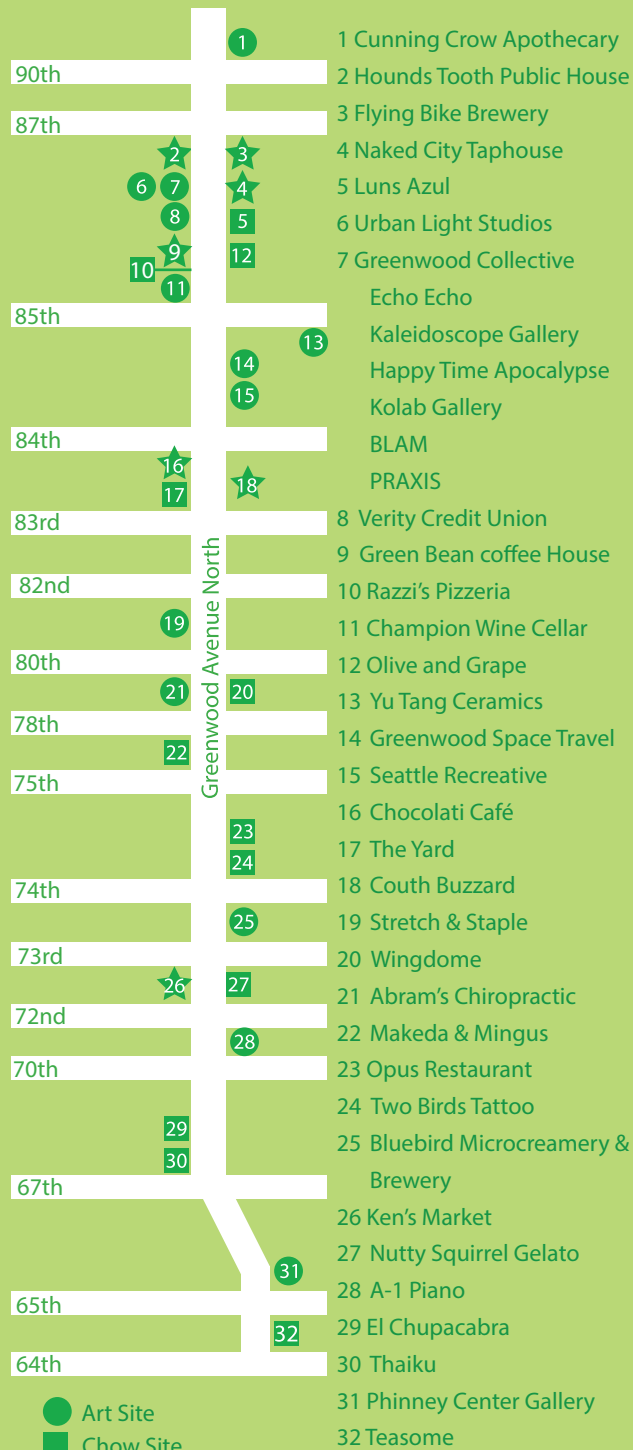

2017 PhinneyWood
MONTHLY ART WALK MAP

Phinney and Greenwood neighborhoods from 65th to 102nd

2nd Fridays 6-9 pm

Phinney and Greenwood Neighborhoods
from 65th to 102nd

2017

JAN 13	FEB 10	MAR 10	APR 17
MAY 12/13	JUN 9	JUL 14	AUG 11
SEP 8	OCT 13	NOV 10	DEC 8

ArtUpPhinneywood.com

Thanks to Naked City Brewery & Taphouse

AUGUST

2017 PhinneyWood
MONTHLY ART WALK MAP

Phinney and Greenwood neighborhoods from 65th to 102nd

2nd Fridays 6-9 pm

Phinney and Greenwood Neighborhoods
from 65th to 102nd

2017

JAN 13	FEB 10	MAR 10	APR 17
MAY 12/13	JUN 9	JUL 14	AUG 11
SEP 8	OCT 13	NOV 10	DEC 8

ArtUpPhinneywood.com

Thanks to Naked City Brewery & Taphouse

AUGUST

PhinneyWood Art Walk 2nd Fridays 6 -9 pm
 artupphinneywood.com

PhinneyWood Art Walk 2nd Fridays 6 -9 pm
 artupphinneywood.com