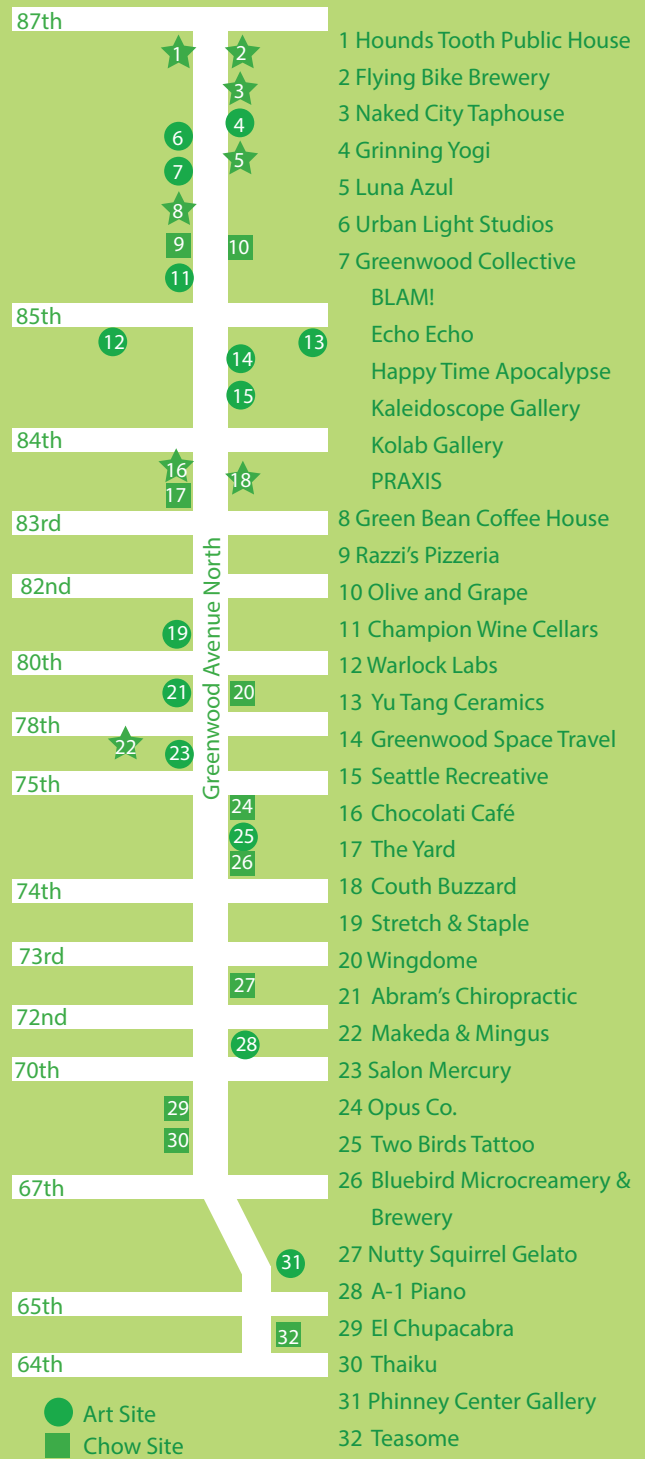

PhinneyWood Art Walk 2nd Fridays 6 -9 pm  
 artuphinneywood.com

- Art Site
- Chow Site
- ★ Art and Chow Site

PhinneyWood Art Walk 2nd Fridays 6 -9 pm  
 artuphinneywood.com

- Art Site
- Chow Site
- ★ Art and Chow Site

2017 PhinneyWood  
MONTHLY ART WALK MAP

Phinney and Greenwood neighborhoods from 65th to 102nd

2nd Fridays 6-9 pm

Phinney and Greenwood Neighborhoods  
from 65th to 102nd

2017

JAN 13	FEB 10	MAR 10	APR 14
MAY 12/13	JUN 9	JUL 14	AUG 11
SEP 8	OCT 13	NOV 10	DEC 8

[ArtUpPhinneywood.com](http://ArtUpPhinneywood.com)

Thanks to Naked City Brewery & Taphouse

2017 PhinneyWood  
MONTHLY ART WALK MAP

Phinney and Greenwood neighborhoods from 65th to 102nd

2nd Fridays 6-9 pm

Phinney and Greenwood Neighborhoods  
from 65th to 102nd

2017

JAN 13	FEB 10	MAR 10	APR 14
MAY 12/13	JUN 9	JUL 14	AUG 11
SEP 8	OCT 13	NOV 10	DEC 8

[ArtUpPhinneywood.com](http://ArtUpPhinneywood.com)

Thanks to Naked City Brewery & Taphouse