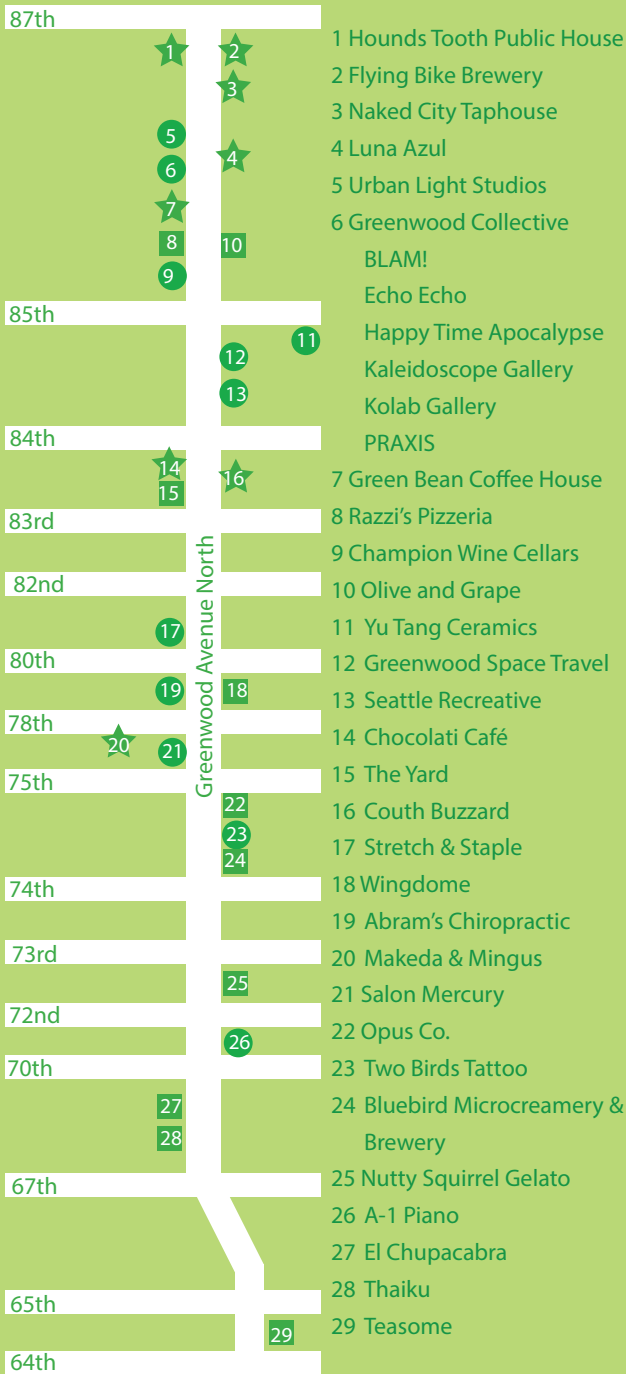

PhinneyWood Art Walk 2nd Fridays 6 -9 pm
artuphinneywood.com

- Art Site
- Chow Site
- ★ Art and Chow Site

PhinneyWood Art Walk 2nd Fridays 6 -9 pm
artuphinneywood.com

- Art Site
- Chow Site
- ★ Art and Chow Site

2017 PhinneyWood
MONTHLY ART WALK MAP

Phinney and Greenwood neighborhoods from 65th to 102nd

2nd Fridays 6-9 pm

Phinney and Greenwood Neighborhoods
from 64th to 86th

2017

JAN 13	FEB 10	MAR 10	APR 14
MAY 12/13	JUN 9	JUL 14	AUG 11
SEP 8	OCT 13	NOV 10	DEC 8

ArtUpPhinneywood.com

Thanks to Naked City Brewery & Taphouse

2017 PhinneyWood
MONTHLY ART WALK MAP

Phinney and Greenwood neighborhoods from 65th to 102nd

2nd Fridays 6-9 pm

Phinney and Greenwood Neighborhoods
from 64th to 86th

2017

JAN 13	FEB 10	MAR 10	APR 14
MAY 12/13	JUN 9	JUL 14	AUG 11
SEP 8	OCT 13	NOV 10	DEC 8

ArtUpPhinneywood.com

Thanks to Naked City Brewery & Taphouse