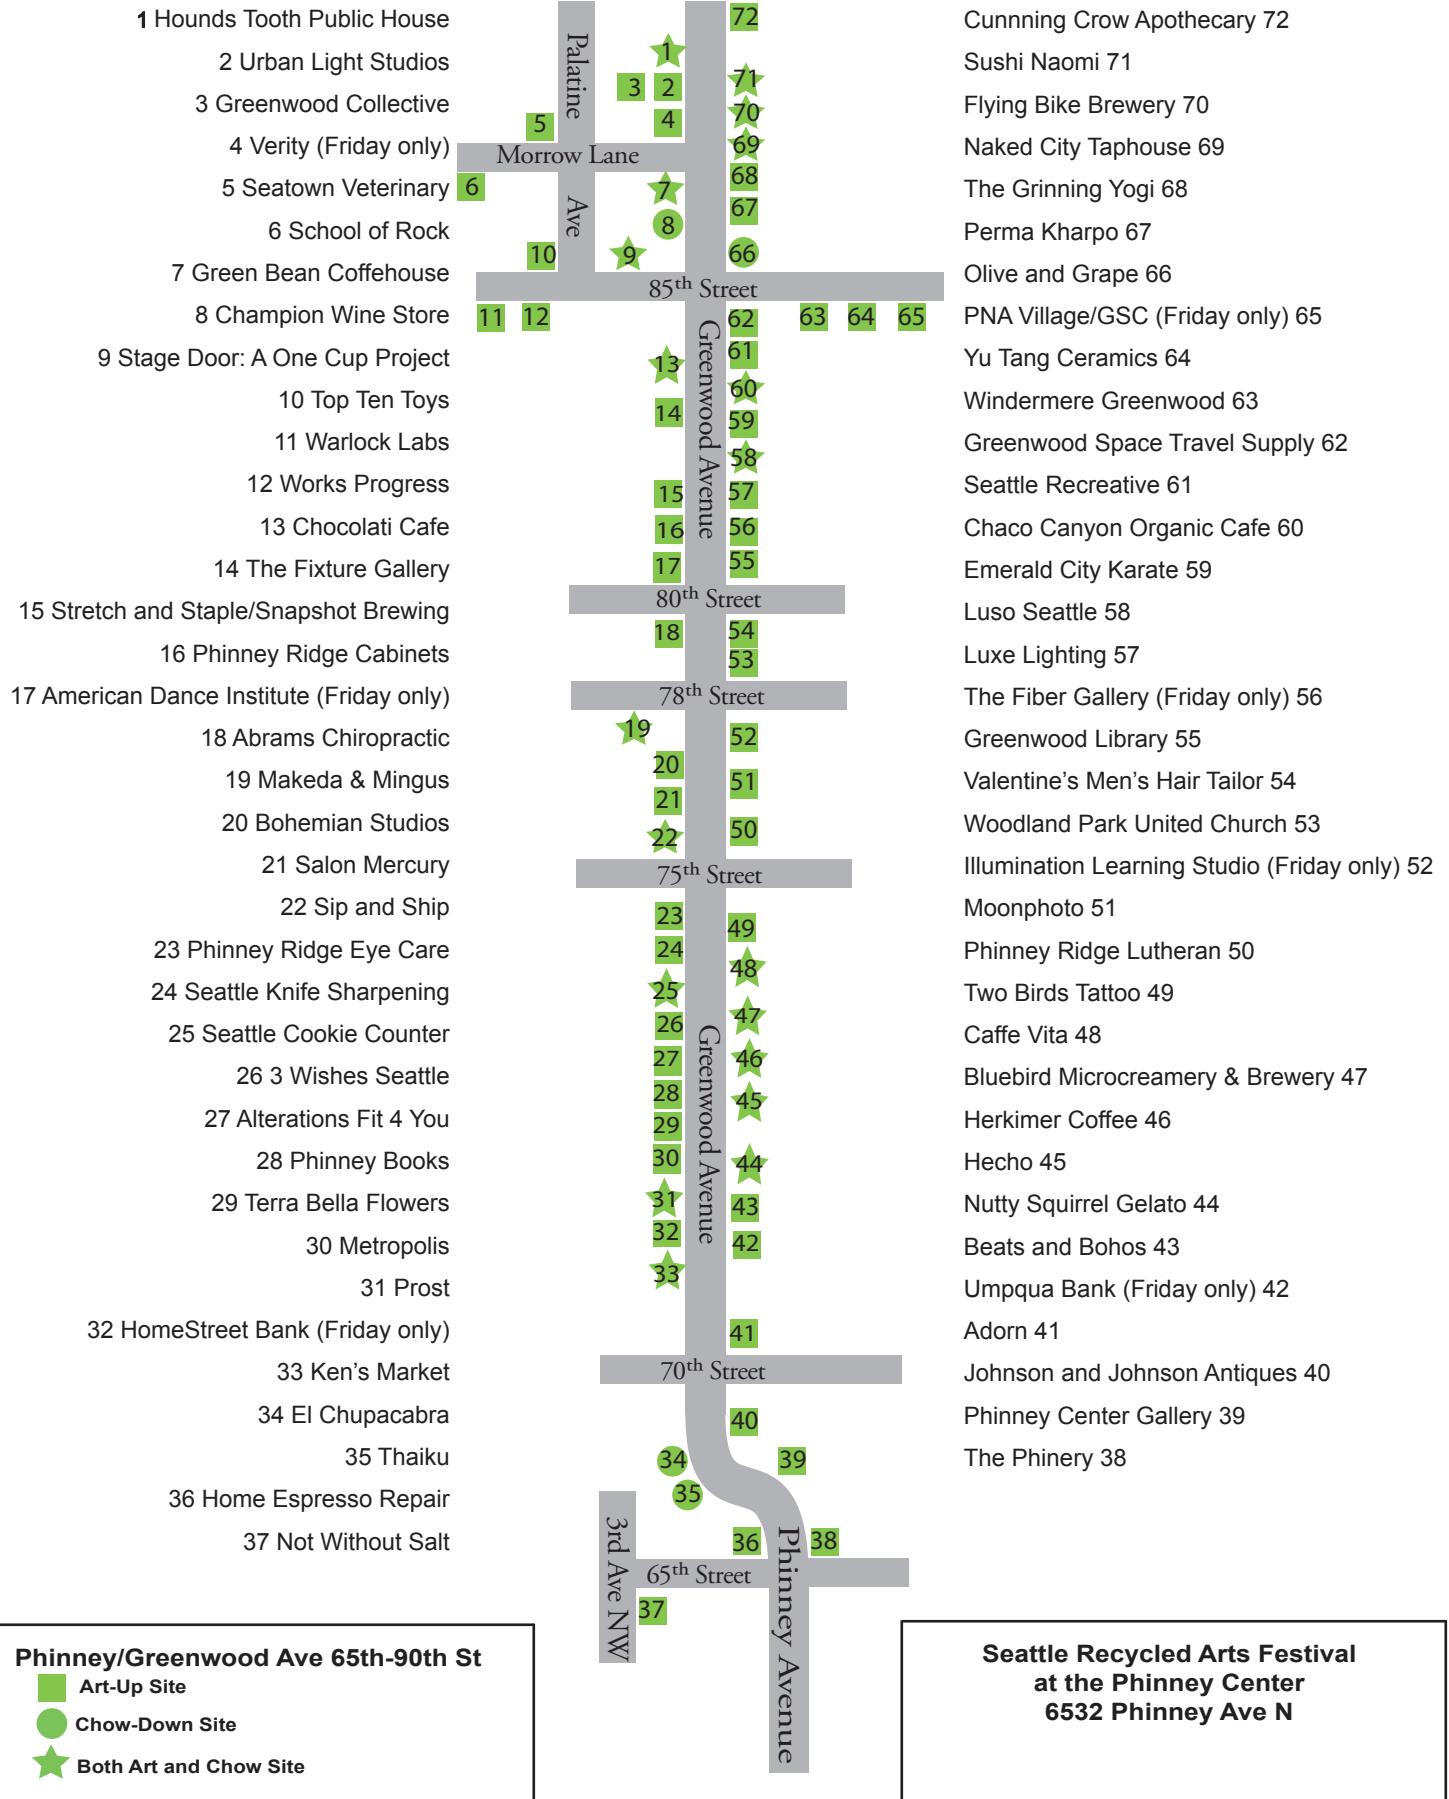

PHINNEYWOOD 23rd Annual

ARTWALK

Friday May 11 6-9pm
Saturday May 12 Noon-5pm

PhinneyWood Arts Council

Phinney Neighborhood Association

www.artuphinneywood.com

Phinney/Greenwood Ave 65th-90th St

- Art-Up Site
- Chow-Down Site
- ★ Both Art and Chow Site

**Seattle Recycled Arts Festival
at the Phinney Center
6532 Phinney Ave N**

Map not to scale - Not all cross streets are depicted