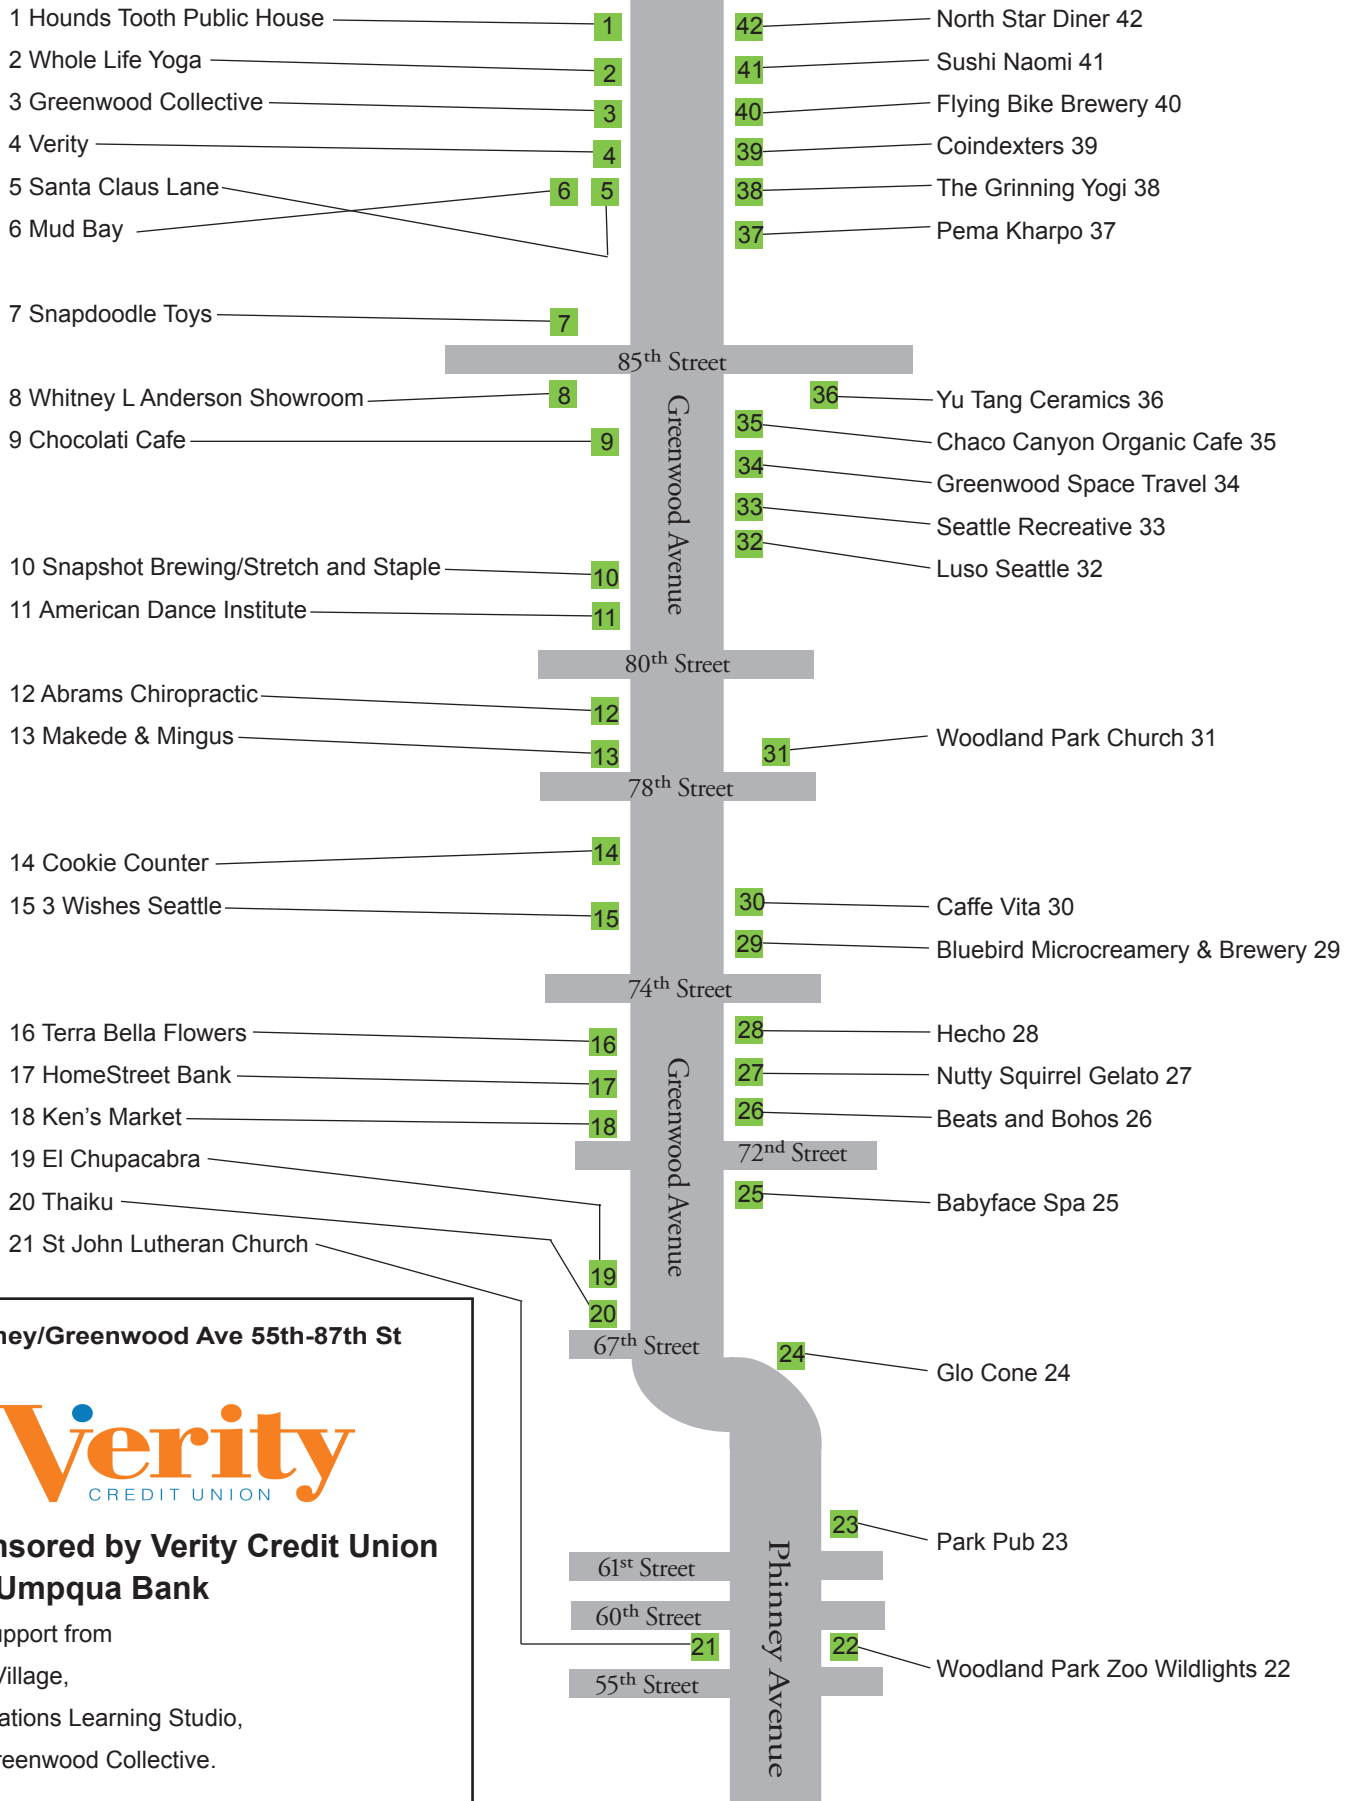

PhinneyWood Phestivus & Art Up/Chow Down Art Walk

Friday Dec 13th 6-9pm

www.phinneycenter.org

Phinney Neighborhood Association

www.artupphinneywood.com

Map not to scale - Not all cross streets are depicted

PhinneyWood Phestivus Phestivities

Art Up/Chow Down Art Walk – locations listed on map on reverse side. Details at artuphinneywood.com

#5 Santa Claus Lane (Morrow Lane in Greenwood between 85th and 87th)

#24 GloCone: 67th and Phinney: View PhinneyWood’s Holiday “Tree” (and Phestivus Pole)

#22 [Woodland Park Zoo Wildlights:](#) 5:30 - 8:30 pm

#11 [American Dance Institute:](#) dance performances

#26 Beats and Bohos: live music and fundraiser for Syrian refugees

#38 [The Grinning Yogi:](#) community drawing project

#18 [Ken’s Market:](#) cocoa, oyster bar, cookie decorating, art

#32 [Luso Seattle:](#) live music, special pricing on small plates, beer and wine

#23 [Park Pub:](#) \$1 off all drinks